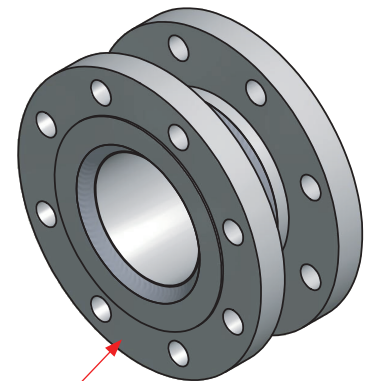

## Standard Spool Piece

Available in a variety of lengths, flange sizes and ratings, built to meet your specific requirements.

## Spool Piece with Side Port

Add a side port to gain access to the line and easily attach a gauge, valve or transmitter.

## Spool Piece with Liner

Combine both standard and exotic materials into one product with this cost saving design

All spools are inspected on site before leaving our facility

SECTION A-A

Available in custom lengths and materials

Line sizes from 1/2" – 24"

Flange Rating from 150# – 2500#

**American Thermowell**

Specializing in instrumentation and process control hardware.

- ✓ Thermowells
- ✓ Bleed & Flush Rings
- ✓ Orifice Plates
- ✓ Valves