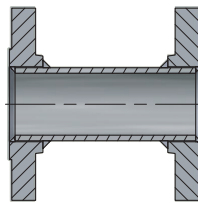

## Spool Pieces / Pipe Spools

Available in a large variety of flange sizes and pressure ratings

**American Thermowell spool pieces are manufactured on site, and designed to meet our clients specific requirements.**

Pipe spools are pre-built sections of the piping system. These spools are pre-fabricated in order to reduce installation time and costs, while maintaining the highest quality. Available in stainless steel, carbon steel and exotic materials (see factory for availability).

Often used when replacement valves are shorter in length, and a spacer is required to rejoin the line connection.

### Features:

- Built to optimize process line access, while maintaining overall integrity and strength.
- Available with various connections including flange, tri-clamp and more.
- Higher quality when compared to on site fabrication
- Line sizes: 1/2" - 24". Flange Rating: 150# - 2500#
- Designed based on ASME.MFC.3M industry standards