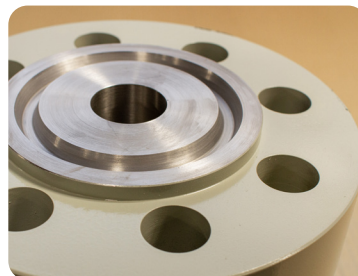

## Spool Pieces / Pipe Spools

Available in a large variety of flange sizes and pressure ratings

**American Thermowell spool pieces are manufactured on site, and designed to meet our clients specific requirements.**

Pipe spools are pre-built sections of the piping system. These spools are pre-fabricated in order to reduce installation time and costs, while maintaining the highest quality. Available in stainless steel, carbon steel and exotic materials (see factory for availability).

Often used when replacement valves are shorter in length, and a spacer is required to rejoin the line connection.

### Features:

- Built to optimize process line access, while maintaining overall integrity and strength.
- Available with various connections including flange, tri-clamp and more.
- Higher quality when compared to on site fabrication
- Line sizes: 1/2" - 24". Flange Rating: 150# - 2500#
- Designed based on ASME.MFC.3M industry standards