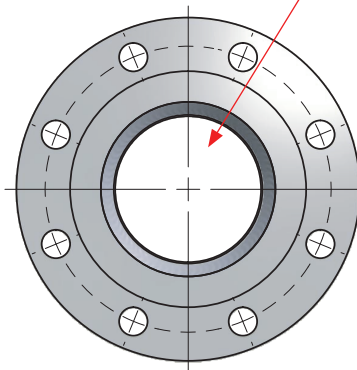

## Standard Spool Piece

Available in a variety of lengths, flange sizes and ratings, built to meet your specific requirements.

## Spool Piece with Side Port

Add a side port to gain access to the line and easily attach a gauge, valve or transmitter.

## Spool Piece with Liner

Combine both standard and exotic materials into one product with this cost saving design

All spools are inspected on site before leaving our facility

SECTION A-A

Available in custom lengths and materials

Line sizes from 1/2" – 24"

Flange Rating from 150# – 2500#

**American Thermowell**

Specializing in instrumentation and process control hardware.

- ✓ Thermowells
- ✓ Bleed & Flush Rings
- ✓ Orifice Plates
- ✓ Valves