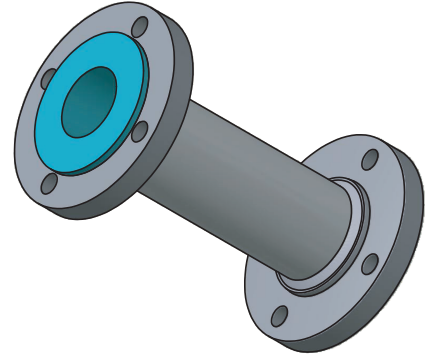

Pipe spools are pre-built sections of the piping system. These spools are pre-fabricated in order to reduce installation time and costs, while maintaining the highest quality. Available in stainless steel, carbon steel and exotic materials (see factory for availability).

### Features:

- Built to optimize process line access, while maintaining overall integrity and strength.
- Available with various connections including flange, tri-clamp and more.
- Higher quality when compared to on site fabrication
- Line sizes: 1/2" - 24". Flange Rating: 150# - 2500#
- Designed based on ASME.MFC.3M industry standards

# SPOOL PIECES

## Spool Piece with Side Port

Add a side port to gain access to the line and easily attach a gauge, valve or transmitter.