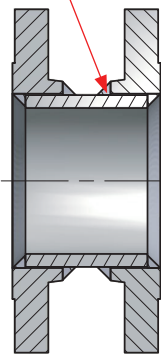

Often used when replacement valves are shorter in length, and a spacer is required to rejoin the line connection.

## Standard Spool Piece

Available in a variety of lengths, flange sizes and ratings, built to meet your specific requirements.

## Spool Piece with Side Port

Add a side port to gain access to the line and easily attach a gauge, valve or transmitter.

## Spool Piece with Liner

Combine both standard and exotic materials into one product with this cost saving design

All spools are inspected on site before leaving our facility

SECTION A-A

Available in custom lengths and materials