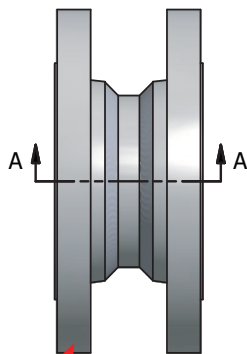

### Features:

- Built to optimize process line access, while maintaining overall integrity and strength.
- Available with various connections including flange, tri-clamp and more.
- Higher quality when compared to on site fabrication
- Line sizes: 1/2" - 24". Flange Rating: 150# - 2500#
- Designed based on ASME.MFC.3M industry standards

## Standard Spool Piece

Available in a variety of lengths, flange sizes and ratings, built to meet your specific requirements.

## Spool Piece with Side Port

Add a side port to gain access to the line and easily attach a gauge, valve or transmitter.

## Spool Piece with Liner

Combine both standard and exotic materials into one product with this cost saving design

All spools are inspected on site before leaving our facility

SECTION A-A

Available in custom lengths and materials