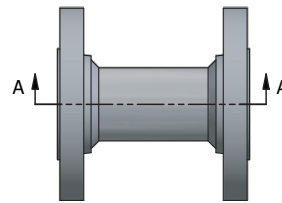

## Spool Pieces / Pipe Spools

Available in a large variety of flange sizes and pressure ratings

**American Thermowell spool pieces are manufactured on site, and designed to meet our clients specific requirements.**

Pipe spools are pre-built sections of the piping system. These spools are pre-fabricated in order to reduce installation time and costs, while maintaining the highest quality. Available in stainless steel, carbon steel and exotic materials (see factory for availability).

Often used when replacement valves are shorter in length, and a spacer is required to rejoin the line connection.

### Features:

- Built to optimize process line access, while maintaining overall integrity and strength.
- Available with various connections including flange, tri-clamp and more.
- Higher quality when compared to on site fabrication
- Line sizes: 1/2" - 24". Flange Rating: 150# - 2500#
- Designed based on ASME.MFC.3M industry standards