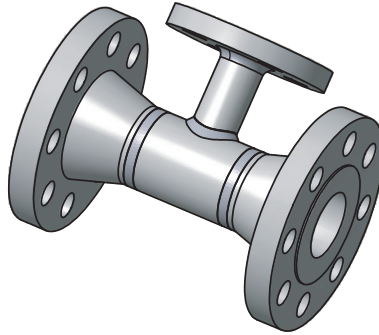

Pipe spools are pre-built sections of the piping system. These spools are pre-fabricated in order to reduce installation time and costs, while maintaining the highest quality. Available in stainless steel, carbon steel and exotic materials (see factory for availability).

Often used when replacement valves are shorter in length, and a spacer is required to rejoin the line connection.

### Features:

- Built to optimize process line access, while maintaining overall integrity and strength.
- Available with various connections including flange, tri-clamp and more.
- Higher quality when compared to on site fabrication
- Line sizes: 1/2" - 24". Flange Rating: 150# - 2500#
- Designed based on ASME.MFC.3M industry standards

## Spool Piece with Side Port

Add a side port to gain access to the line and easily attach a gauge, valve or transmitter.