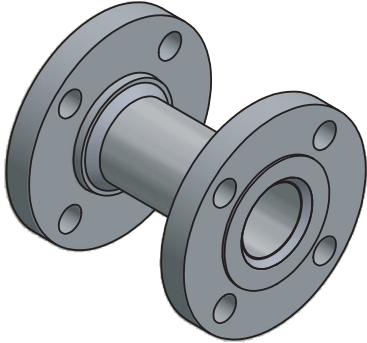

Built on a tradition of exceeding quality at every step

SPOOL PIECES

Standard Spool Piece

Available in a variety of lengths, flange sizes and ratings, built to meet your specific requirements.